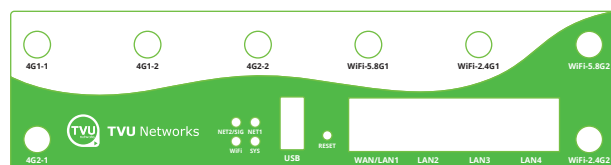

Technical Specifications*

Supported Application

FTP, HTTP, IMAP, NTP, POP, RTP, RTSP, SMTP, SNMP, SSH, Telnet

Supported Transport

TCP, UDP

Supported Internet Layers

IPv4, ICMP

Transmission

Inverse StatMux Plus (IS+)

Encryption

Yes

Supported WAN Connections

Simultaneously aggregates up to 7 data connections including cellular 3G/4G/5G, Ethernet, usb wireless module, Wi-Fi, WiMax, Microwave and Ka, Ku, BGAN Satellite (Two type: type1: 2x4G/LTE; type2: 1x4G/LTE+1x5G)

WAN Connections

4x LAN Ethernet (RJ45, 1GbE can be changed to WAN) ,1x USB 2.0,1x WiFi(802.11b/g/n)

DC Input

2PIN and Coaxial power connector, +9V~+48V DC, Working power consumption: 650mA@12V DC

Built-in battery

No

Operating Temperature

-30°C to 75°C

Hardware Dimensions

Length×Width×Height(mm) 180×125×48

Weight

620g

Version model

IoT Router 4G Version