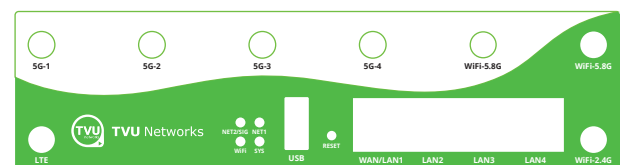

IoT Router 5G Version

www.tvunetworks.com
857 Maude Avenue, Mountain View, CA, 94043
+ 1.650.969.6732

*Specifications are subject to change.